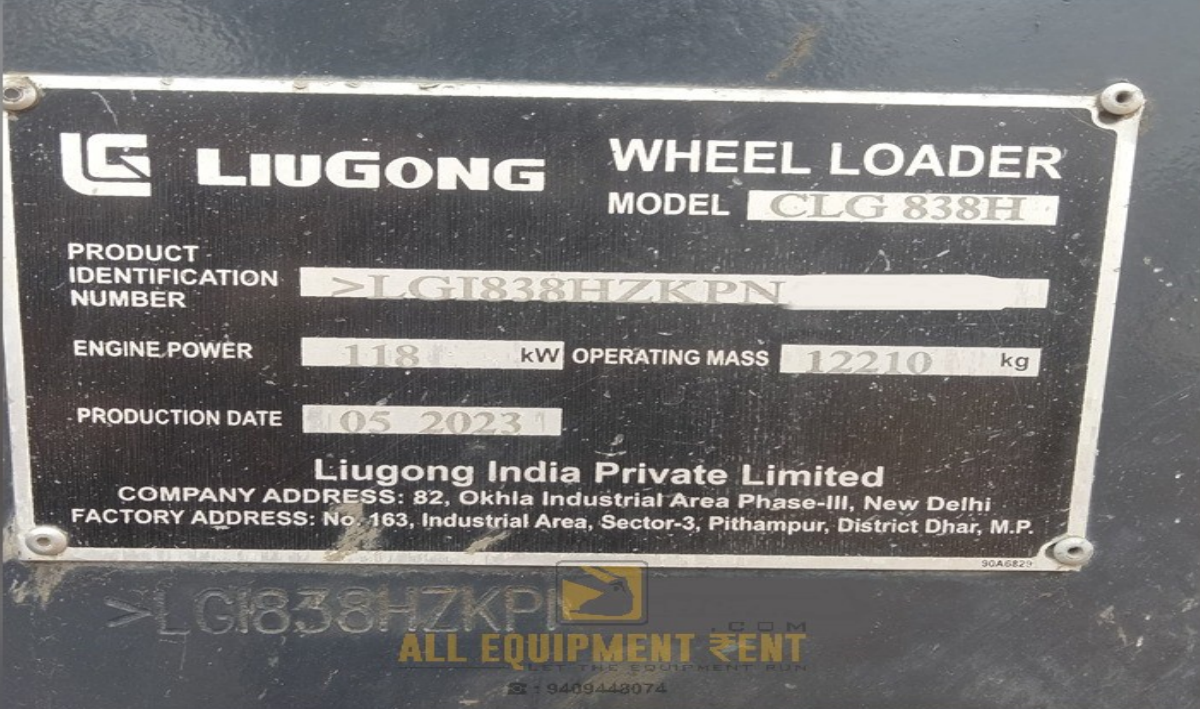

Make : Liugong || Model : CLG838H || Hours : 6303+
YOM : May 2023 || Location & RTO : Gujarat

For Sale

sales@allequipmentrent.com

<https://www.allequipmentrent.com>

+91 9409448074

Make : Liugong || Model : CLG838H || Hours : 6303+
YOM : May 2023 || Location & RTO : Gujarat

For Sale