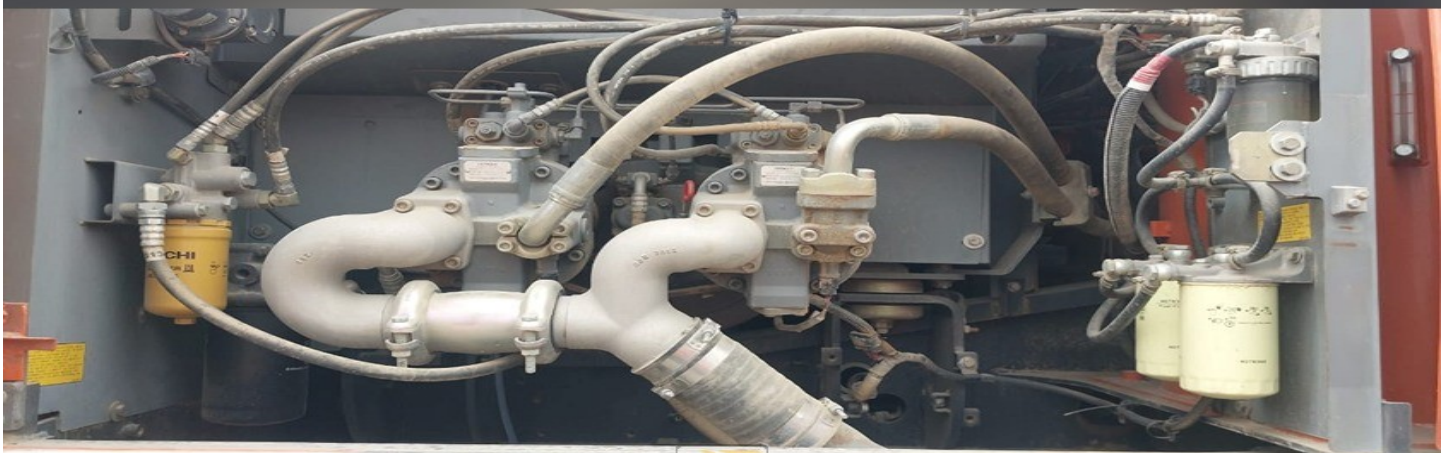

ALL EQUIPMENT RENT .COM
LET THE EQUIPMENT RUN
☎ : 9409448074

✉ sales@allequipmentrent.com

🌐 <https://www.allequipmentrent.com>

📞 +91 9409448074