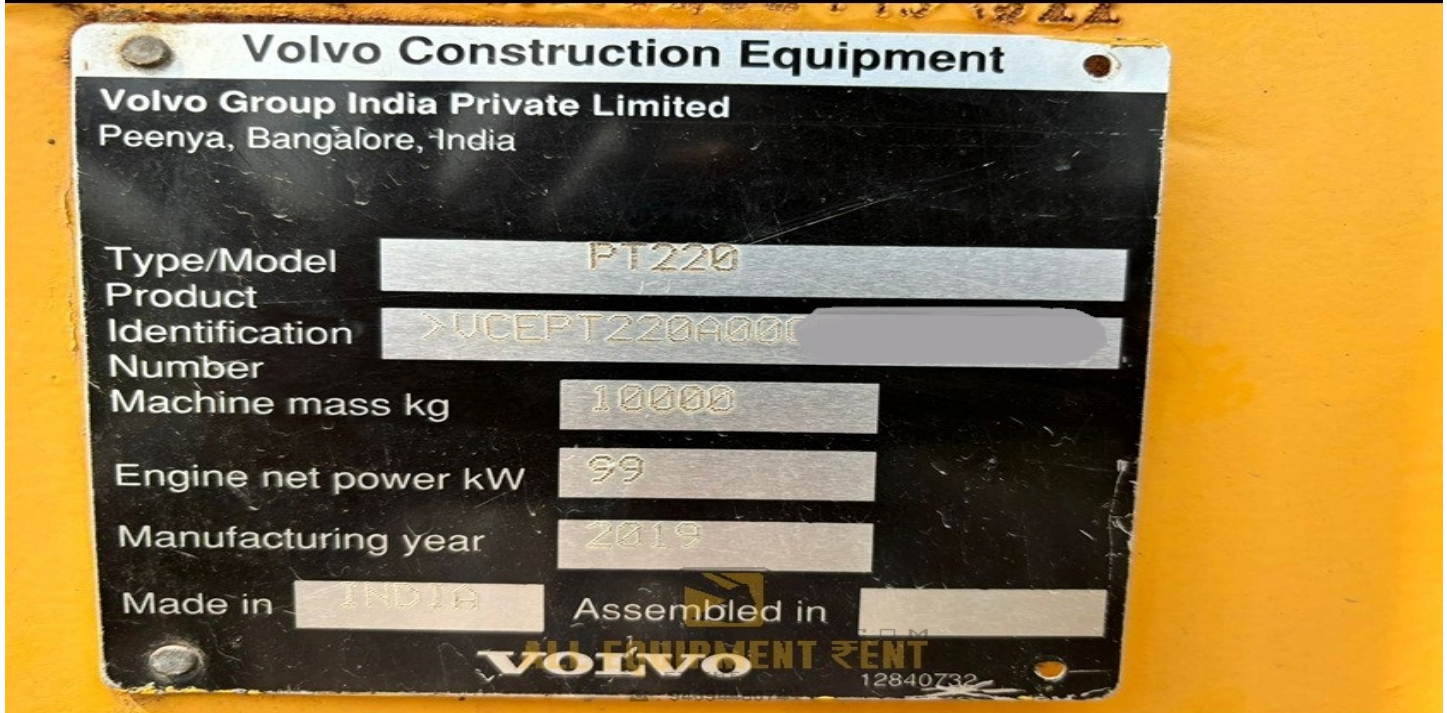

Make : Volvo || Model : PT220 || Non Registered
YOM : 2019 || Hours : 2060 || Location : West India

For Sale

sales@allequipmentrent.com

<https://www.allequipmentrent.com>

+91 9409448074

Make : Volvo || Model : PT220 || Non Registered
YOM : 2019 || Hours : 2060 || Location : West India

For Sale