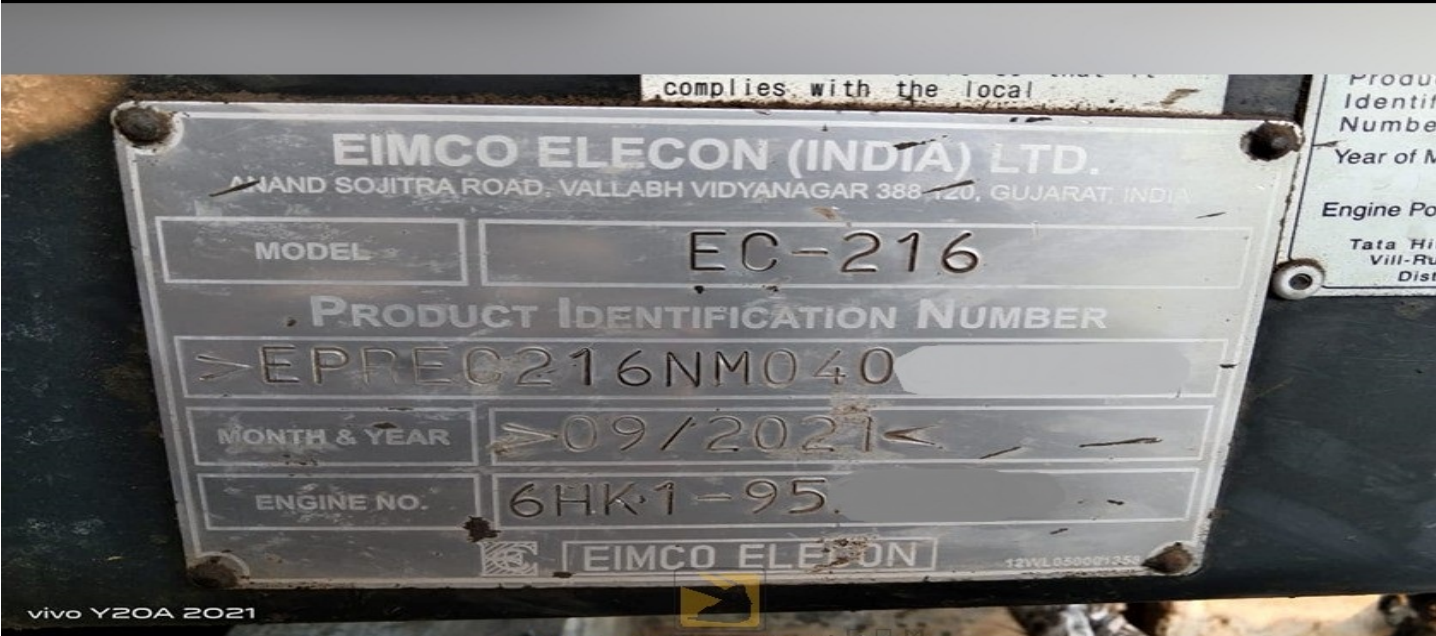

sales@allequipmentrent.com
<https://www.allequipmentrent.com>
+91 9409448074