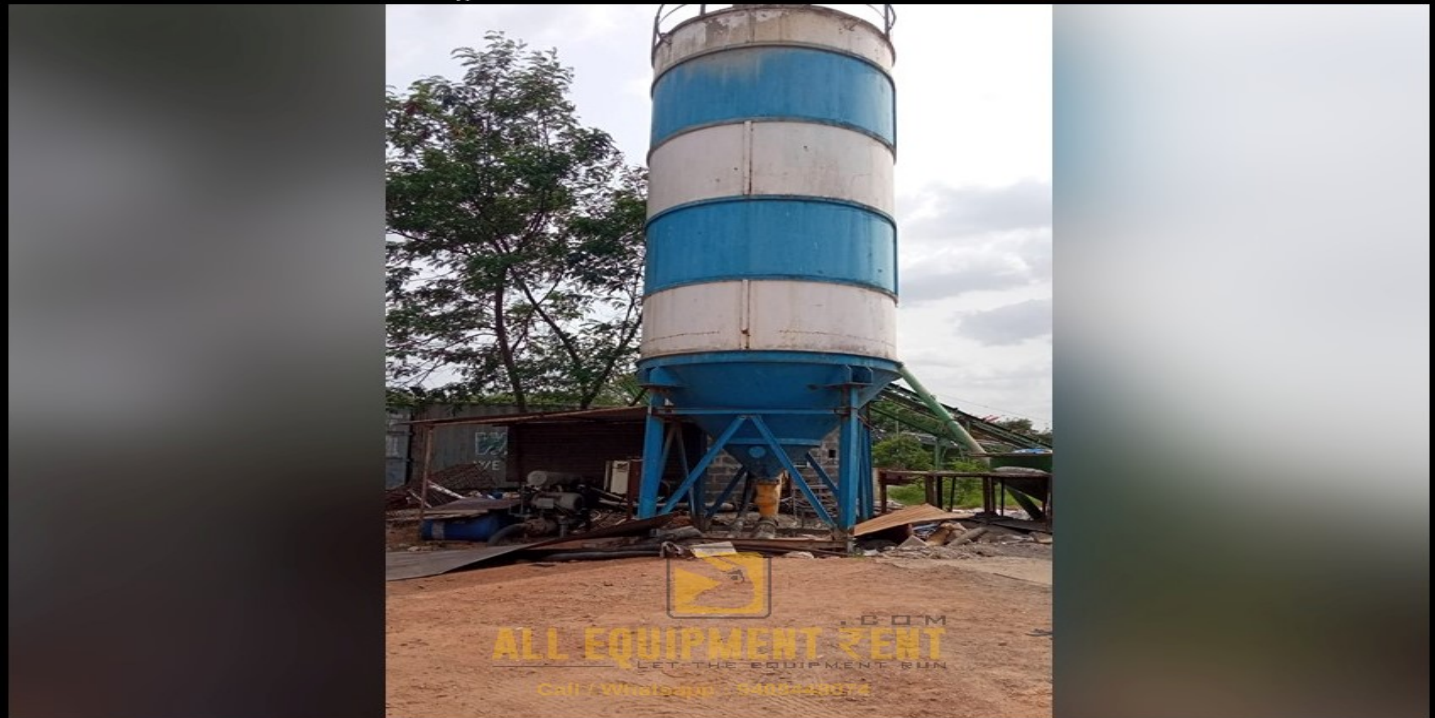

sales@allequipmentrent.com

<https://www.allequipmentrent.com>

+91 9409448074